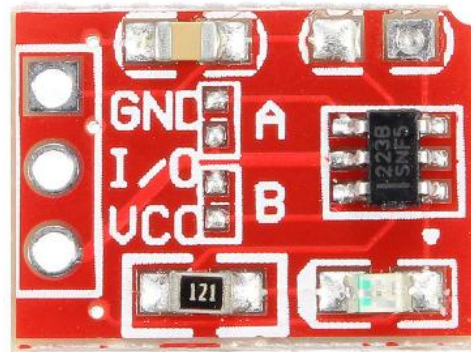

Touch Switch

Capacitive Touch module

15*11mm

1. Size:15*11mm
 2. Power:2.5-5.5V
 - 3.Trigger setting mode:(1->Short;0->No Short)
- AB=00:No-lock High TTL level output;
AB=01:Self-lock High TTL level output;
AB=10:No-lock Low TTL level output;
AB=11:Self-lock Low TTL level output;