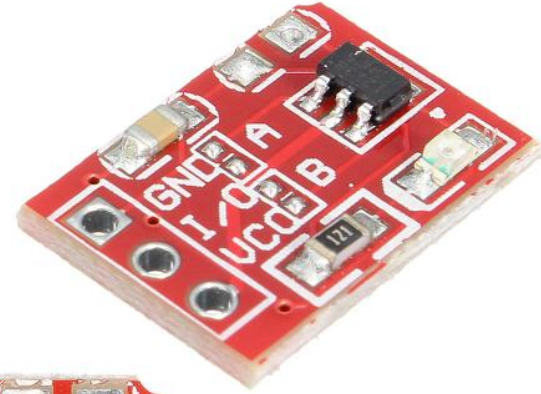

Touch Switch

Capacitive Touch module

15*11mm

1. Size:15*11mm
 2. Power:2.5-5.5V
 - 3.Trigger setting mode:(1->Short;0->No Short)
- AB=00:No-lock High TTL level output;
AB=01:Self-lock High TTL level output;
AB=10:No-lock Low TTL level output;
AB=11:Self-lock Low TTL level output;