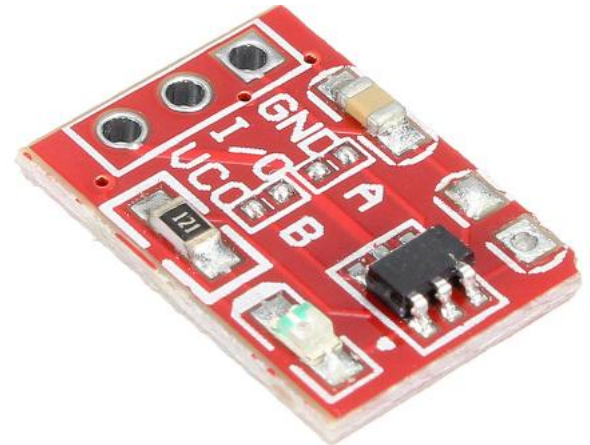

Touch Switch

Capacitive Touch module

15*11mm

1. Size:15*11mm
 2. Power:2.5-5.5V
 - 3.Trigger setting mode:(1->Short;0->No Short)
- AB=00:No-lock High TTL level output;
AB=01:Self-lock High TTL level output;
AB=10:No-lock Low TTL level output;
AB=11:Self-lock Low TTL level output;